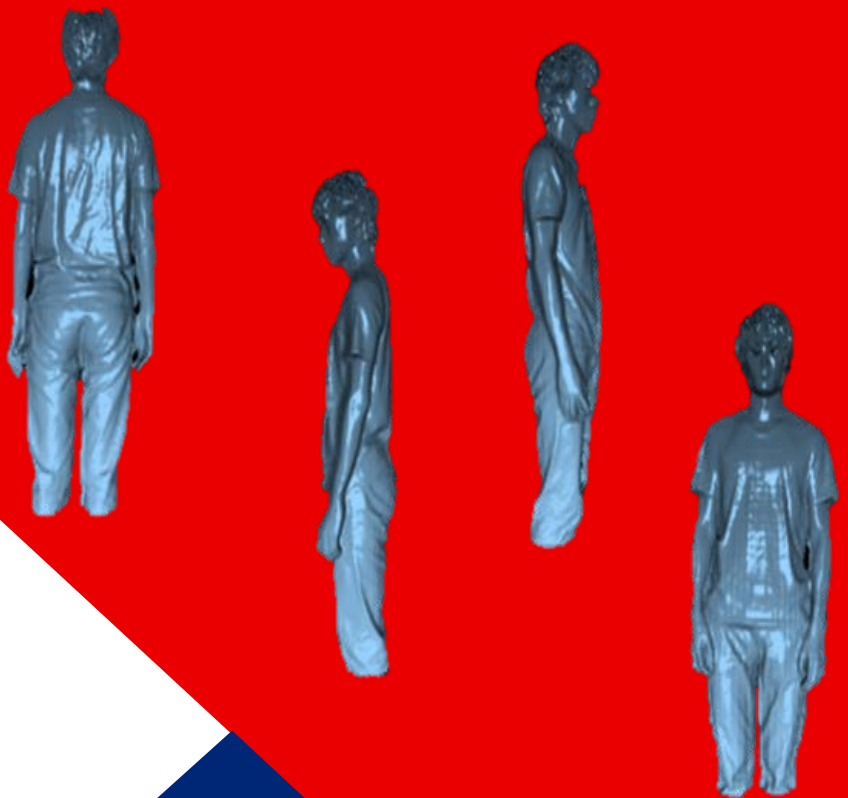

BodyCam

FUNWITHOPTICS KIT

BMI is Inaccurate, Mislabels 54 Million
“Obese” or “Overweight” People as
Unhealthy –Brain and Body - 2016

BMI Issues

Mathematical Hack
No physiological basis
Muscle mass or Fat

W: <http://FunWithOptics.com>
E: contact@funwithoptics.com

BodyCam Technique

Name : Email :
Body Volume (ml) : volume Height (m) : 1.7682
Right Arm Length (m) : 0.5396 Shoulder Width (m) : 0.3581
Left Arm Length (m) : 0.5754 Chest Girth (cm) : CG
Sleeve Length (m) : 0.6336 Waist Girth (cm) : WG
Hip Girth (cm) : HG

Figure Volume Mesh

16 sec

Percent

1. Position yourself by moving forward or backward such that your body outline is colored green on the right
2. Rotate in a complete revolution within 20 seconds and ensure you rotate in a smooth and continuous motion.
3. Press 'Calculate' for your body measurements