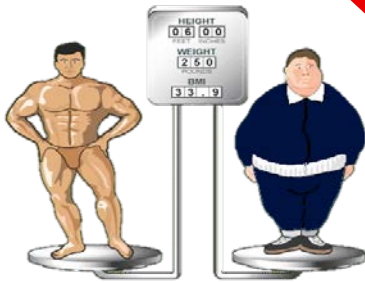

BodyCam

FUNWITHOPTICS KIT

BMI is Inaccurate, Mislabels 54 Million
“Obese” or “Overweight” People as
Unhealthy –Brain and Body - 2016

BMI Issues

Mathematical Hack
No physiological basis
Muscle mass or Fat

W: <http://FunWithOptics.com>
E: contact@funwithoptics.com

BodyCam Technique

Name : Email :
Body Volume (ml) : volume Height (m) : 1.7682
Right Arm Length (m) : 0.5396 Shoulder Width (m) : 0.3581
Left Arm Length (m) : 0.5754 Chest Girth (cm) : CG
Sleeve Length (m) : 0.6336 Waist Girth (cm) : WG
Hip Girth (cm) : HG

Figure Volume Mesh

16 sec

Percent

1. Position yourself by moving forward or backward such that your body outline is colored green on the right
2. Rotate in a complete revolution within 20 seconds and ensure you rotate in a smooth and continuous motion.
3. Press 'Calculate' for your body measurements